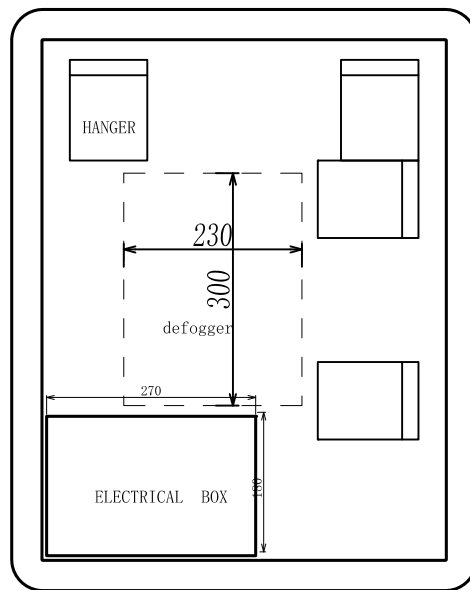

14

Acrylic structure

SHG0007-B

SIZE:600*750

LED Light: 2835/120pcs/3000/4000/6000K

2.5m/25W